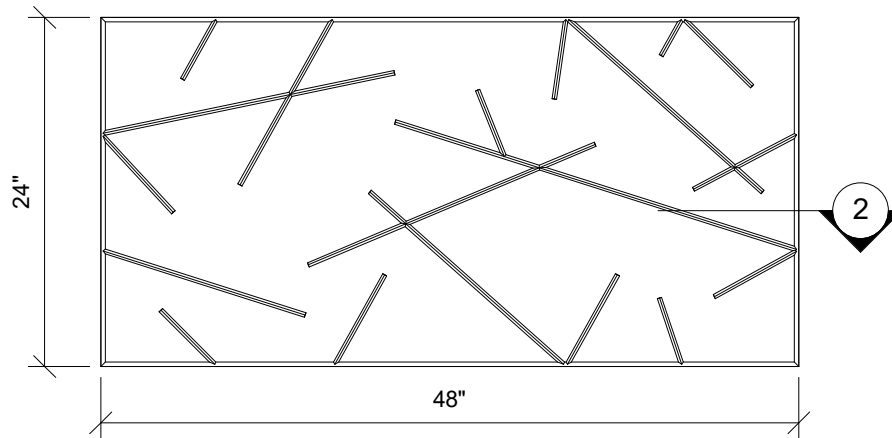

1 SIDE VIEW
1" = 1' 0"

2 EDGE DETAIL
3" = 1' 0"

3 PLAN VIEW
1" = 1' 0"

4 END VIEW
1" = 1' 0"

123 Columbia Court N. Chaska, MN 55318
www.acousticalsurfaces.com
1-800-854-2948

PRODUCT LINE: 1" Enviroacoustic Design Panels - 2ft x 4ft - Beveled Edge - Twigs