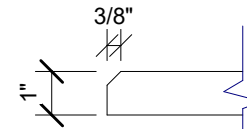

1 SIDE VIEW
1" = 1' 0"

2 EDGE DETAIL
3" = 1' 0"

3 PLAN VIEW
1" = 1' 0"

4 END VIEW
1" = 1' 0"

123 Columbia Court N. Chaska, MN 55318
www.acousticalsurfaces.com
1-800-854-2948

PRODUCT LINE: 1" Enviroacoustic Design Panels - 2ft x 4ft - Beveled Edge - Twigs